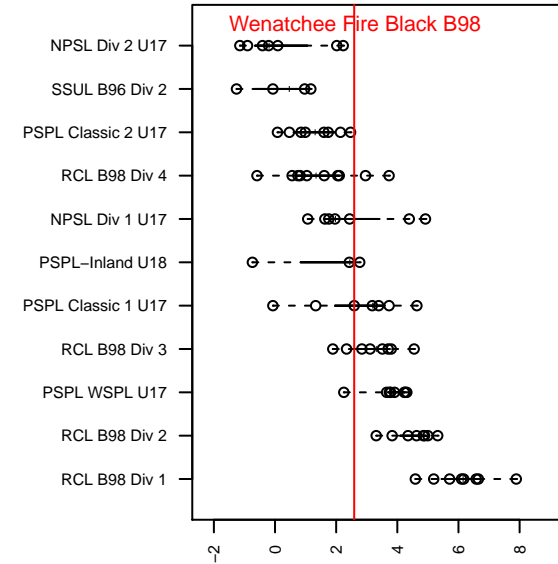

Wenatchee Fire Black B98

Wenatchee Fire FC
Wenatchee, WA
B98 total strength=1508
attack=18.87 defense=7.18
fall league = PSPL Classic 1 U17
notes= Osborn 2014, Butler 2015

alt names used:
Wenatchee FC B98 Butler

Venues played:
2015 PSPL Classic 1 U17

**attack and defense variance (black dot)
relative to other teams
and top 10 in region**

**attack and defense rating
relative to others at age
and all opponents in last 13 months**

Performance relative to 13 month average

Performance relative to 13 month average

date	home		away		venue	pred.home	pred.away
2015-11-14	FPSC Fury White B98	0	Wenatchee Fire Black B98	3	2015 PSPL Classic 1 U17	0.74	4.70
2015-11-07	Gala FC A 1998B	5	Wenatchee Fire Black B98	2	2015 PSPL Classic 1 U17	3.20	1.22
2015-11-01	Wenatchee Fire Black B98	4	Tynecastle FC B98	3	2015 PSPL Classic 1 U17	0.94	3.39
2015-10-31	Wenatchee Fire Black B98	2	Cascade FC Green 1998B	1	2015 PSPL Classic 1 U17	2.95	1.34
2015-10-24	FC Spokane Black 1998B	3	Wenatchee Fire Black B98	1	2015 PSPL Classic 1 U17	2.73	1.82
2015-10-18	Wenatchee Fire Black B98	4	Pacific FC White-Cheetahs B98	2	2015 PSPL Classic 1 U17	1.87	3.10
2015-10-04	Cascade FC Green 1998B	3	Wenatchee Fire Black B98	5	2015 PSPL Classic 1 U17	1.34	2.95
2015-10-03	Tynecastle FC B98	1	Wenatchee Fire Black B98	0	2015 PSPL Classic 1 U17	3.39	0.94
2015-09-27	Wenatchee Fire Black B98	3	Gala FC A 1998B	1	2015 PSPL Classic 1 U17	1.22	3.20
2015-09-26	Wenatchee Fire Black B98	1	FC Spokane Black 1998B	0	2015 PSPL Classic 1 U17	1.82	2.73
2015-09-19	Pacific FC White-Cheetahs B98	9	Wenatchee Fire Black B98	1	2015 PSPL Classic 1 U17	3.10	1.87
2015-09-13	Wenatchee Fire Black B98	1	FPSC Fury White B98	1	2015 PSPL Classic 1 U17	4.70	0.74